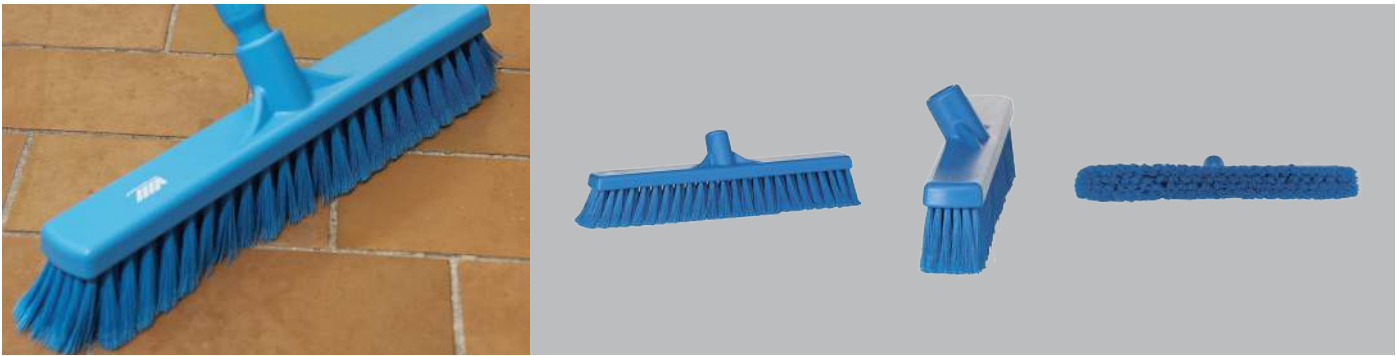

16" Fine Particle Push Broom

Series 3178

Wide-Width Block

Covers wide area to maximize efficiency

Hygienic Euro Thread

Hygienically designed Euro thread prevents walk-off and is easy to clean

Soft/Split Bristles

Soft bristles sweep fine particles and split bristles hold water more easily for a better washing effect

This floor broom has soft bristles for sweeping dry, fine particles. The soft bristles with split ends will easily sweep fine particles or hold more water and cleaning agent to achieve a maximum washing effect. The wide block makes sweeping more efficient and allows workers to cover more area at once.

16" Fine Particle Push Broom

3178

This soft/split bristle floor broom is suitable for dry environments, and is ideal for sweeping flour and starch as well as other dry powders. It can also be used with water and a cleaning agent to wash floors.

Specifications:

Length: 16.25"
 Width: 2.8"
 Height: 4.2"
 FDA-Compliant Raw Material: Yes
 Material: Polypropylene/SS
 Unit Weight: 1.03 lbs.

Colors

When ordering, add the color digit to the base part number to denote color.