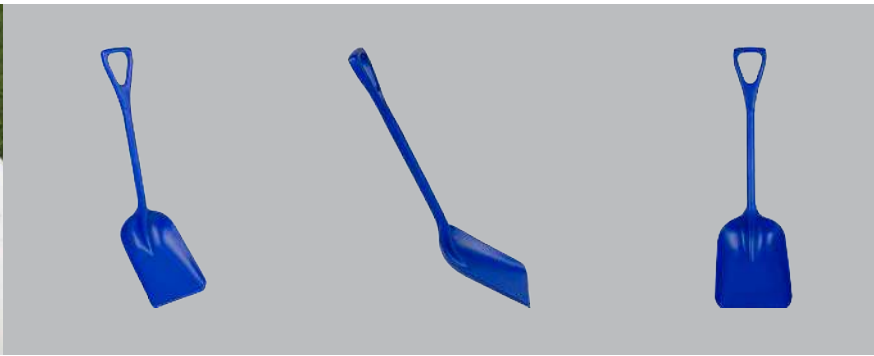

One-Piece Shovel

Series 6981

REMCO

Lightweight

Promotes comfort for users performing repetitive tasks.

Shorter Length

Ideal for food processing applications involving raised surfaces and containers.

One-Piece Construction

Eliminates seams and crevices where bacteria can hide.

Durable Plastic Blade

Bears a considerable load, but will not damage expensive equipment.

Color-coded plastic scoop shovels are perfect for supporting food safety material handling, cleaning and sanitation programs that are aimed at preventing cross-contamination.

One-Piece Shovel

6981

The one-piece hygienic shovel is a workhorse for moving bulk materials and an integral part of any professional cross-contamination containment, food safety or HACCP program. This shovel is commonly used in baking, meat, poultry, seafood and milling applications.

Specifications:

Overall Length: 38"
 Blade Width: 11"
 Blade Height: 14"
 Weight: 2.9 lbs
 FDA Compliant Raw Materials: Yes
 Material: Polypropylene

Colors

When ordering, add the color digit to the base part number to denote color.