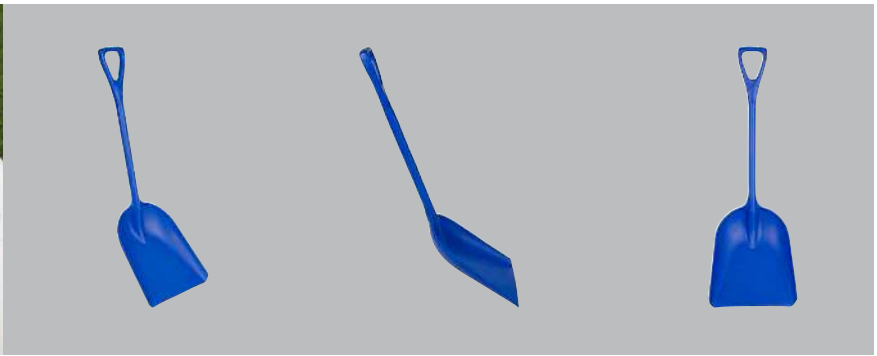

One-Piece Shovel

Series 6982

REMCO

Lightweight

Promotes comfort for users performing repetitive tasks.

Shorter Length

Ideal for food processing applications involving raised surfaces and containers.

One-Piece Construction

Eliminates seams and crevices where bacteria can hide.

Durable Plastic Blade

Bears a considerable load, but will not damage expensive equipment.

Color-coded plastic scoop shovels are perfect for supporting food safety material handling, cleaning and sanitation programs that are aimed at preventing cross-contamination.

One-Piece Shovel

6982

The one-piece hygienic shovel is a workhorse for moving bulk materials and an integral part of any professional cross-contamination containment, food safety or HACCP program. This shovel is commonly used in baking, meat, poultry, seafood and milling applications.

Specifications:

Overall Length: 42"
 Blade Width: 14"
 Blade Height: 17"
 Weight: 4.0 lbs
 FDA Compliant Raw Materials: Yes
 Material: Polypropylene

Colors

When ordering, add the color digit to the base part number to denote color.